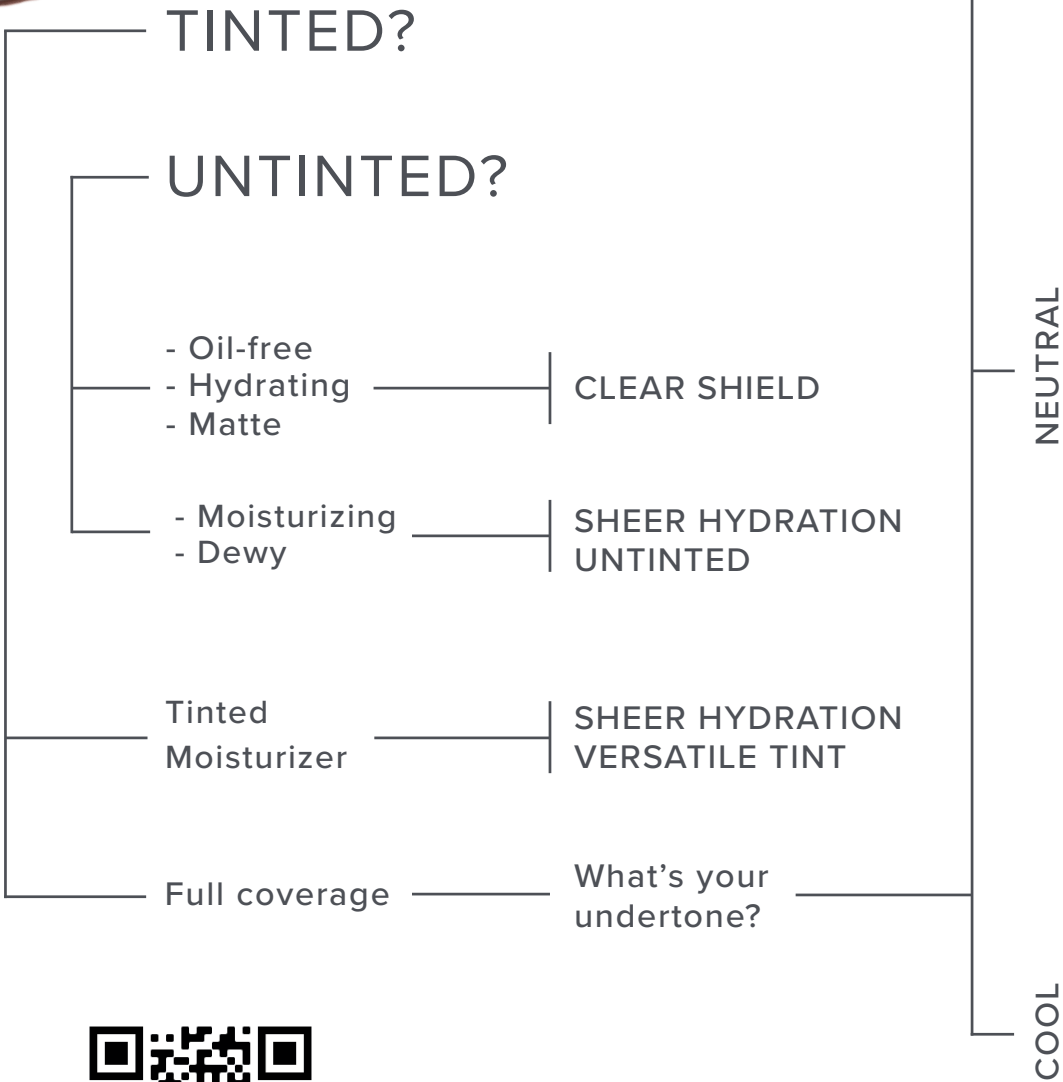

COLOUR MATCH TOOL

FIND YOUR PERFECT SUNSCREEN MATCH*

Discover the perfect AlumierMD sunscreen for your skin tone using our Colour Match Tool.

1 MOISTURE MATTE AMBER

2 MOISTURE MATTE AMBER

3 MOISTURE MATTE AMBER

4 MOISTURE MATTE AMBER

5 CLEAR SHIELD SPF 42

6 CLEAR SHIELD SPF 42

7 MOISTURE MATTE SAND

8 MOISTURE MATTE SAND

9 MOISTURE MATTE SAND

10 MOISTURE MATTE SAND

11 CLEAR SHIELD SPF 42

12 CLEAR SHIELD SPF 42

13 MOISTURE MATTE IVORY

14 MOISTURE MATTE IVORY

15 MOISTURE MATTE IVORY

16 MOISTURE MATTE IVORY

17 CLEAR SHIELD SPF 42

18 CLEAR SHIELD SPF 42

IT'S A MATCH! YOU ARE READY TO GO SUNSCREEN SHOPPING.